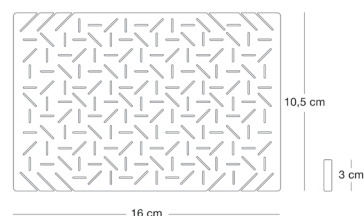

## Product description

RAM is a photo frame etched in black steel sheet. The graphical confetti like pattern makes it a pleasant object to look at even without a photograph. The pattern itself allows for photos or postcards to be gently inserted in various positions and sizes with the corners of the photo. Light, graphic and minimalist the frame comes with an accessory foot which keeps it upright either in portrait or landscape format.

## Packaging

Material: clear plastic sleeve with white card insert.  
Size: 21,5 x 14 cm