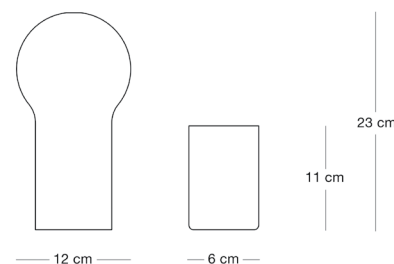

LIVADA / fragrance vase

Product description

LIVADA is a glass vase for a small bouquet of flowers or herbs. In regular vases we admire flowers/herbs for their aesthetics and colors but rarely do we admire the fragrant smells of these plants. Livada consists of two glass pieces, a small cylindrical glass container and a glass bell like cover which goes over the small glass enclosing the bouquet. The glass bell is pierced at the top by a 15 mm hole allowing the concentrated fragrance to slowly come out. Alternatively the glass bell can be gently raised up and down, creating a rush of fragrance to enjoy.

Weight

Net: 540 gr.

Incl. packaging: 630 gr.

Packaging

Material: white carton

Size: 14,5 x 14,5 x 27 cm

EAN code

8719831441150