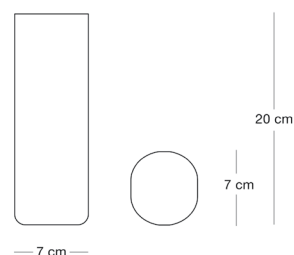

LAVA / single flower vase

Product description

LAVA is a glass vase for a single flower. The charm of this vase lies in its volcanic stone. The stone, through which center a 10 mm hole runs, floats on water as the vase is filled up. The floating stone keeps a flower or branch upright.

Weight

Net: 330 gr.
Incl. packaging: 400 gr.

Packaging

Material: white carton
Size: 9,5 x 9,5 x 23 cm

EAN code

8719831441143

Product code

SM264