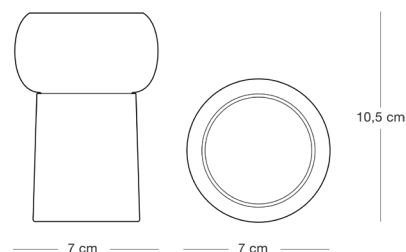

BELA / tea-light holder

Product description

BELA is a special tea-light holder inspired by a simple functional moment of usage of such an object. Tea lights burn out quickly and BELA provides storage for additional lights in its white glass base. No more searching for new lights during dinner!

The contrast of white and clear glass also creates an illusion that what is actually burning is a large white wax candle instead of disposable tea-lights.

Year of design

2019

Environment

Indoor and Outdoor

Cleaning and care

Wipe with moist cloth and remove excess liquid with dry cloth.

Material

Hand blown borosilicate glass.

Color

White and clear glass.

Weight

net: 95 gr.
Incl. packaging: 200 gr.

Packaging

Material: white carton box.
Size: 17 x 10,5 x 10,5 cm

EAN code

8719831441594

Product code

SM400

HS code